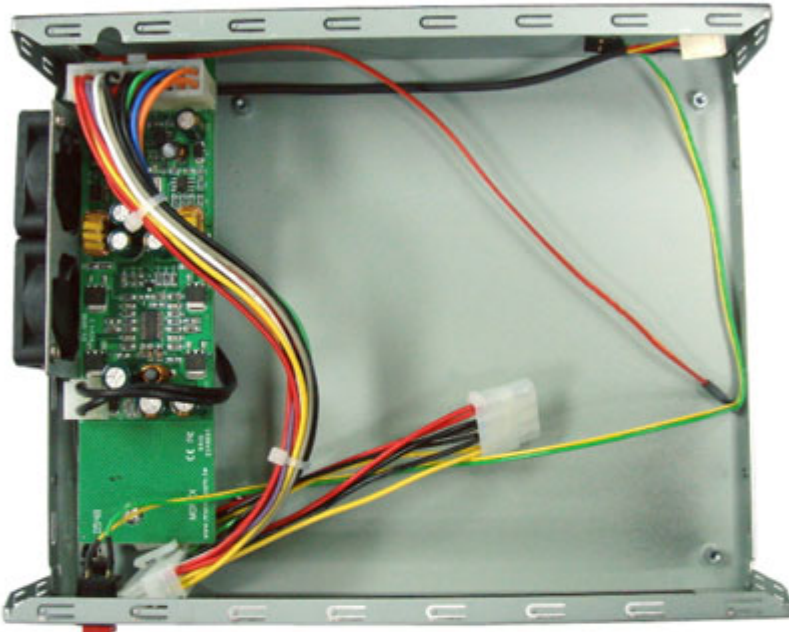

74.95 EUR
incl. 19% VAT, plus [shipping](#)

Support:  [Drawing](#)

Model No	5677
M/B Form Factor	Mini-ITX (6.7"x 6.7")
Dimensions (D x W x H)	186x 259.5 x 58.5(mm) , 2.8L

Drive Bays	Internal 2.5*1
CD/DVD Device	N/A
PSU Form Factor	Internal Power Supply: 80W (12V) External Power Supply (A/C): 60W & 80W (12V)
Indicators	1 x Power Status
Front I/O	N/A
Rear I/O	COM*1, Power Button
Material	Steel
System Fans	N/A
Thickness	0.8mm
Container Loading	20':1800, 40':23800, 40'HQ:4400
Application	POS, Kiosk, Media Box, Digital Signage